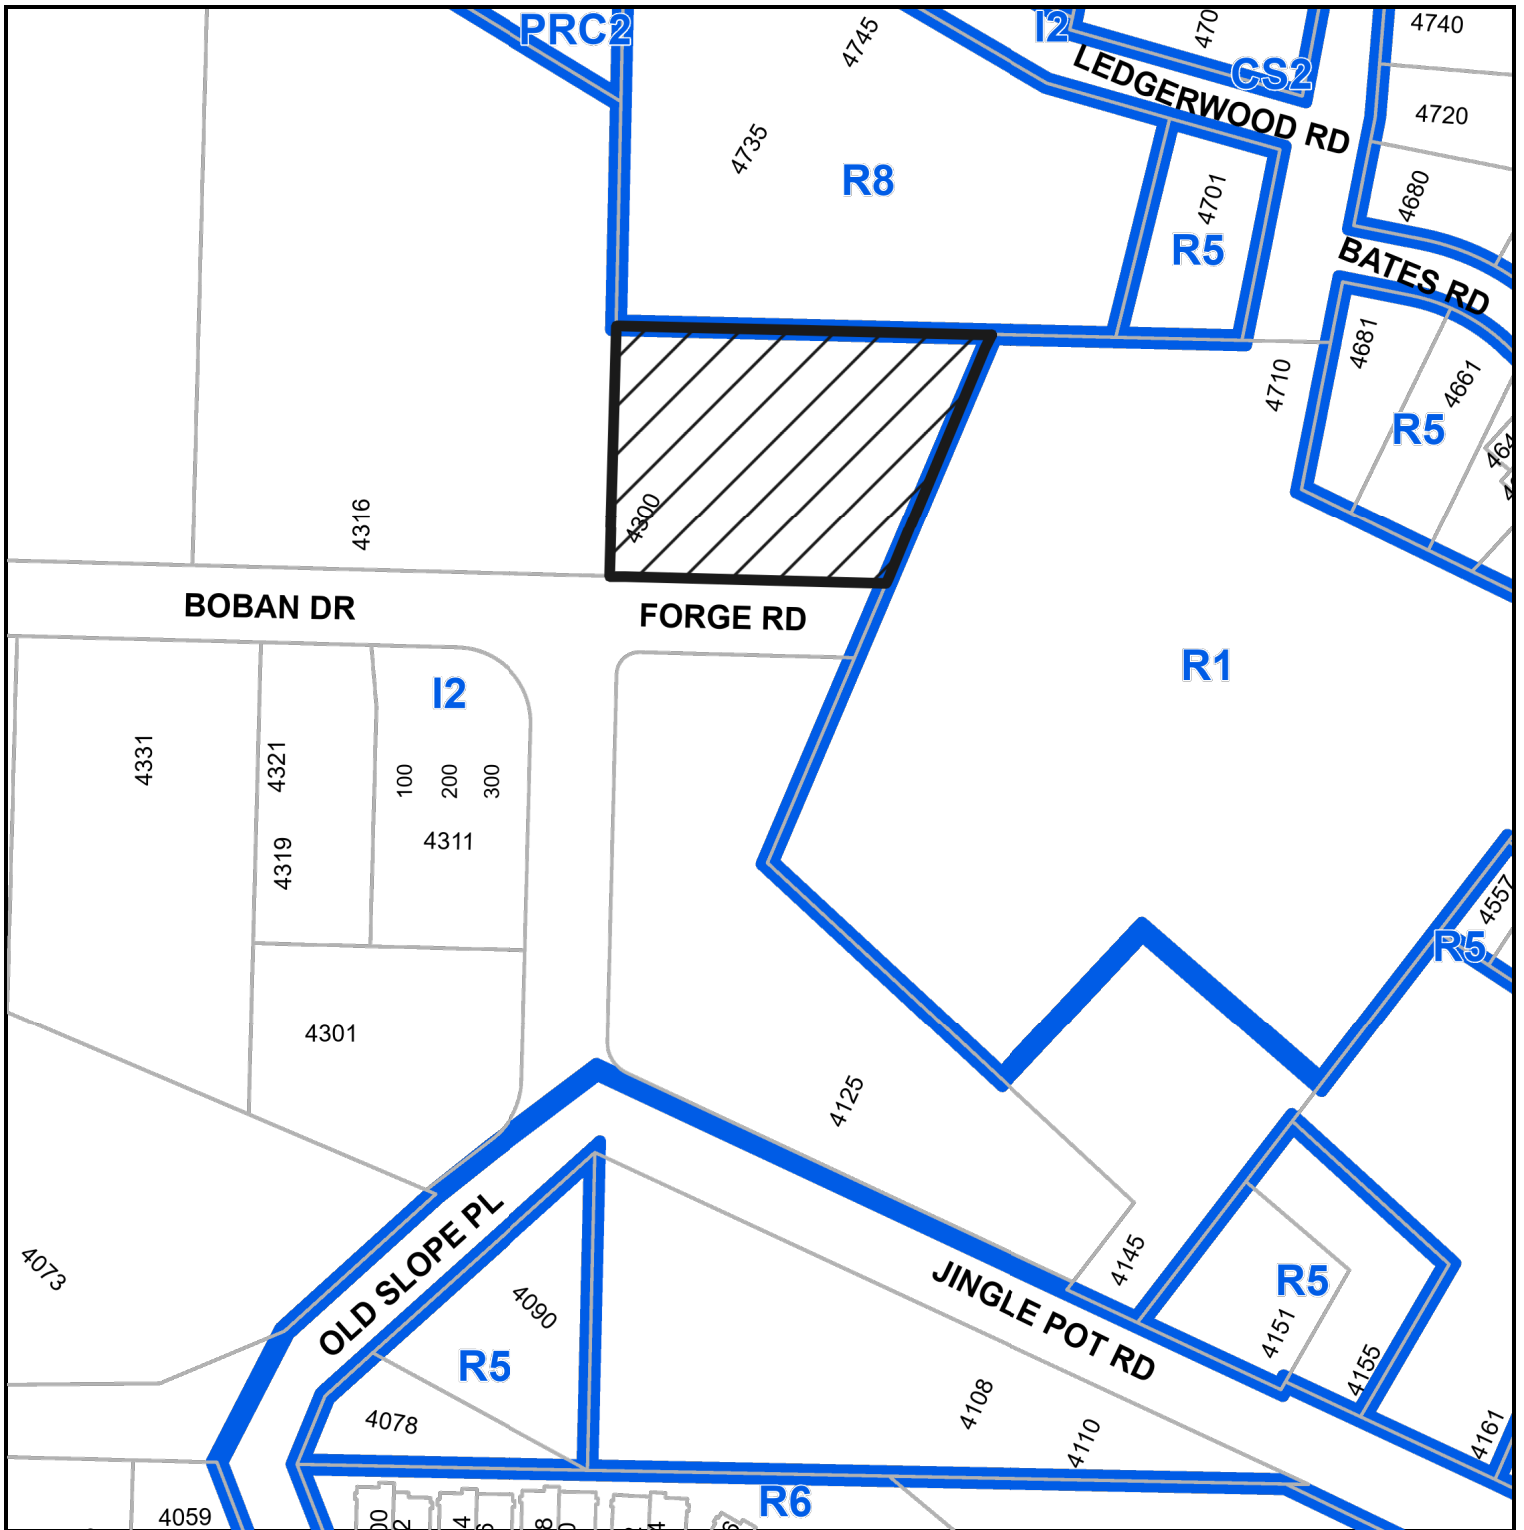

# SUBJECT PROPERTY MAP

4300 FORGE ROAD